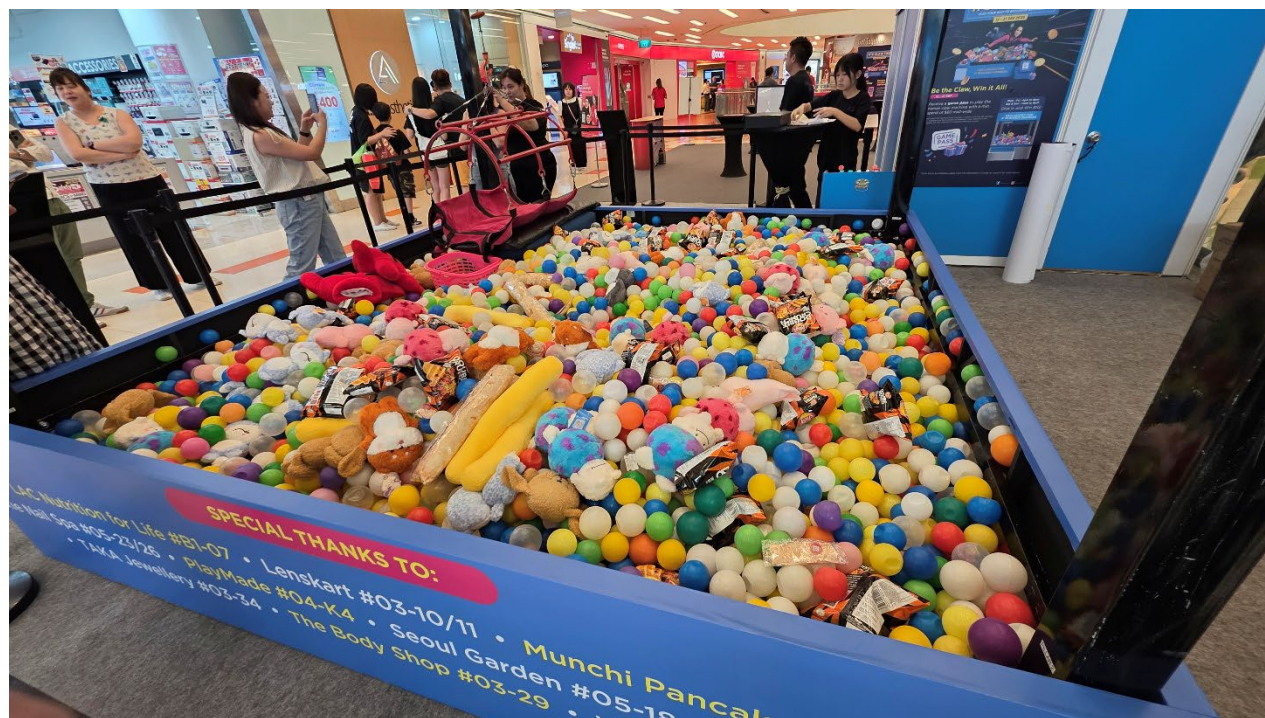

**THE CLEMENTI MALL EVENT 2025
< HUMAN CLAW MACHINE >**

The cost breakdown:

1. Rental of human claw machine for one day

- size: 3m x 3m x 3m
- assorted color plastic balls and mixture of pillows
- mickey mouse cushion gloves one pair, basket one piece
- manpower setup one day before, setup time estimate 6 to 8 hrs
- client to provide one 16amp c-form stand-alone power point at the human claw machine location
- Dismantle after event, estimate 3 to 4 hrs
- provide 4 safety helmet
- estimate 3 mins per play max for 6 hrs is estimate 120pax
- Branding of sticker top parapet and base wall
- 4 sides