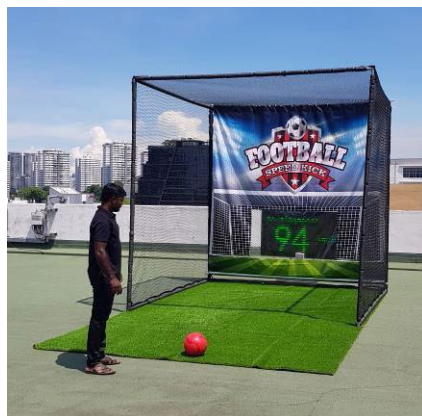

**Speed Pitch Cage: Cost is \$1100, (good for indoor)**

- size: 3m width x 6m depth x 3m height
- soccer, tennis, baseball pitch available

**Speed Pitch Cage: Cost is \$580, 2 sets available**

- size: 3m width x 3m depth x 3m height
- Rugby kick speed  
(custom banner available for: football kick speed, tennis ball hit speed, baseball throw speed)