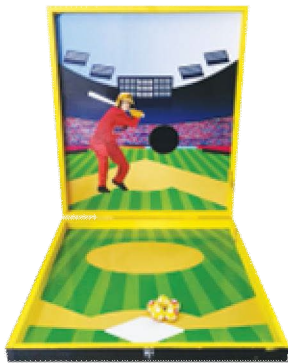

Rental w/o tables = $100 each game stall
Package cost for more than 4 units = $90 each
3ft x 3ft table w/o skirting = $20, with skirting = $30

TABLE GAMES: STANDARD

Baseball