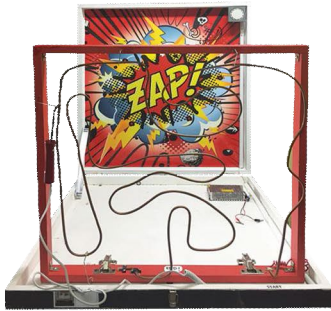

Spider Attack

Sharp Shooter

Tic-Tac-Toe

Drive Through

Bottle's UP

Dart Board

**TABLE GAMES: PREMIUM GAMES ARE THE FOLLOWING:**

- 1. Electric Wire BUZZ: CTE, 2. Wire Zap: Maze track, 3. Carrom, 4. Beer Mug**

Rental w/o tables = \$120 each game stall  
 Package cost for more than 2 units = \$100 each  
 3ft x 3ft table w/o skirting = \$20, with skirting = \$30

Electric Wire Buz

\$120

Shoot the Duck

Carrom

\$120

Colour Match

Wire Zap

\$120

Beer Mug Slider

\$120

Leap Frog

Wild Wild West

**STAND UP BOARD GAMES:**