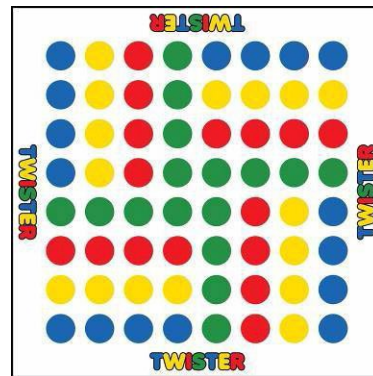

**Hop Scotch: \$160**

Size: 4ft width x 8ft depth

**Snake & Ladder: \$160**

Size: 12ft width x 12ft depth

**Colour Match: \$160**

Size: 12ft width x 12ft depth

**Twister w/Wheel of fortune: \$300**

Floor mat Size: 12ft width x 12ft depth  
WOF size: 800mm width x 400mm depth x 1820mm height

**Giant Checker Game: \$300**

Size: 3m width x 3m length  
Checker: 12 white & 12 black,  
size: 25.4cm diameter x 8.9cm height

**Giant English Chess Game: \$300**

Size: 3m width x 3m length  
Giant chess up to 64cm tall  
size: 25.4cm diameter x 8.9cm height